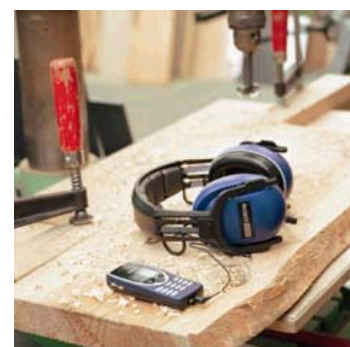

Headband

Tested according to EN 352-1 at FICH, Finland (0403)

Frequency [Hz]	63	125	250	500	1000	2000	4000	8000
Mean value [dB]	12,1	10,7	12,4	21,4	29,5	31,7	40,1	41,7
Std.dev. [dB]	2,3	1,9	2,9	3,2	3,7	2,8	5,3	4,5
APV value [dB]	9,8	8,8	9,5	18,2	25,8	28,9	34,8	37,2

SNR = 24 dB, H = 30 dB, M = 20 dB, L = 13 dB

Helmet mounted

Tested according to EN 352-3 at FICH, Finland (0403)

Frequency [Hz]	63	125	250	500	1000	2000	4000	8000
Mean value [dB]	12,4	10,1	14,5	23,6	29,8	31,2	37,5	39,4
Std.dev. [dB]	2,4	2,7	1,9	3,1	2,9	3,6	4,9	2,7
APV value [dB]	10,0	7,4	12,6	20,5	26,9	27,6	32,6	36,7

SNR = 25 dB, H = 30 dB, M = 22 dB, L = 14 dB